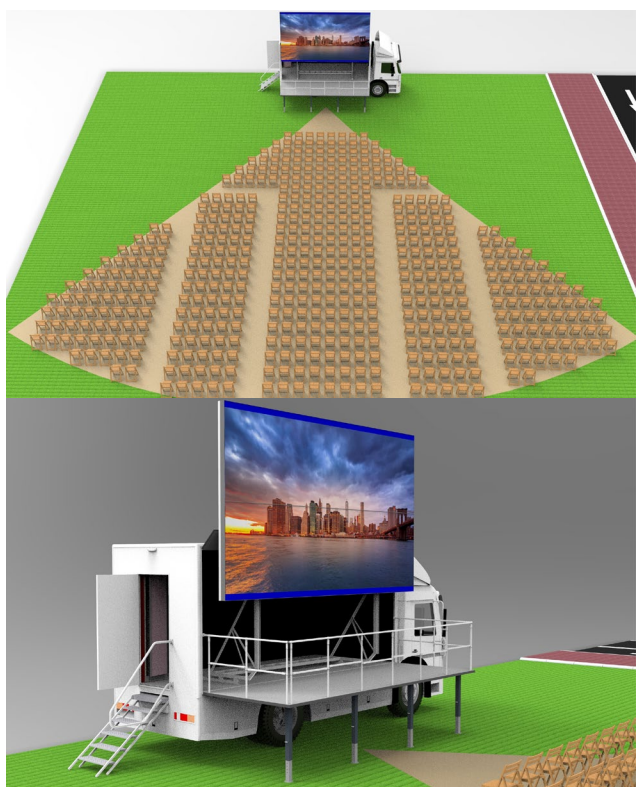

OUTDOOR MOBILE CINEMA

>> For large events or those that require a considerable influx of public, FYM Engineering has developed the **Outdoor Mobile Cinema** concept. It is a two-axle truck designed to display high-quality content anywhere in the country's geography. It is equipped with a state-of-the-art waterproof and dustproof audiovisual system for daytime use even with direct sunlight.

>> Main Features

- Vehicle housed in an all-terrain two-axle truck (4x4). All the audiovisual equipment included is housed in the box itself.
- Prepared to display content up to 500 people.
- High quality 5 meters wide LED display with brightness suitable for daytime viewing and incident sunlight. IP67 Certification against water and dust.
- High power sound system with microphone included.
- A stage for presenters and/or artists.
- It is fully deployed in less than an hour and by a single operator.
- A fully autonomous vehicle, equipped with independent electric generator and uninterruptible power supply.