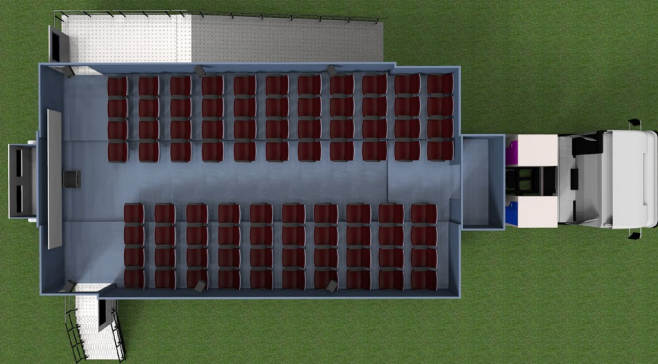

MOBILE CINEMA

>> The **Mobile Cinema** is a vehicle developed by FYM Engineering, which houses a multipurpose showroom prepared to be used completely independently regardless of the location. It is equipped with the most up-to-date audiovisual technology, used in conventional cinemas and rooms.

>> Main Features

- The vehicle is housed in a semi-trailer manufactured with the best materials and certified under European quality and safety standards.
- It is deployed and is fully functional in less than an hour and through a single operator.
- Capacity for 80 spectators and 2 wheelchairs, with access by ramp.
- It has cold/hot air conditioning. Complete acoustic and thermal insulation, which guarantees the absolute comfort of spectators.
- Equipped with a digital cinema system and Dolby Surround 7.1 sound.
- An audiovisual system with independent microphone for presentations and events.
- Integrated information booth and tickets sale service.
- Ultra-quiet electric generator and a dedicated uninterruptible power supply, to ensure its operation under any circumstances in any location.
- Motorised with an IVECO Stralis cabin to strengthen it as a robust and durable set.
- Fully customisable according to the client's needs.