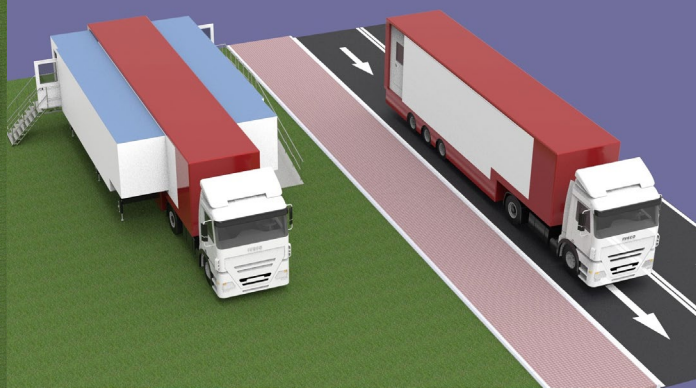

MOBILE CINEMA

>> The **Mobile Cinema** is a vehicle developed by FYM Engineering, which houses a multipurpose showroom prepared to be used completely independently regardless of the location. It is equipped with the most up-to-date audiovisual technology, used in conventional cinemas and rooms.

>> Main Features

- The vehicle is housed in a semi-trailer manufactured with the best materials and certified under European quality and safety standards.
- It is deployed and is fully functional in less than an hour and through a single operator.
- Capacity for 80 spectators and 2 wheelchairs, with access by ramp.
- It has cold/hot air conditioning. Complete acoustic and thermal insulation, which guarantees the absolute comfort of spectators.
- Equipped with a digital cinema system and Dolby Surround 7.1 sound.
- An audiovisual system with independent microphone for presentations and events.
- Integrated information booth and tickets sale service.
- Ultra-quiet electric generator and a dedicated uninterruptible power supply, to ensure its operation under any circumstances in any location.
- Motorised with an IVECO Stralis cabin to strengthen it as a robust and durable set.
- Fully customisable according to the client's needs.